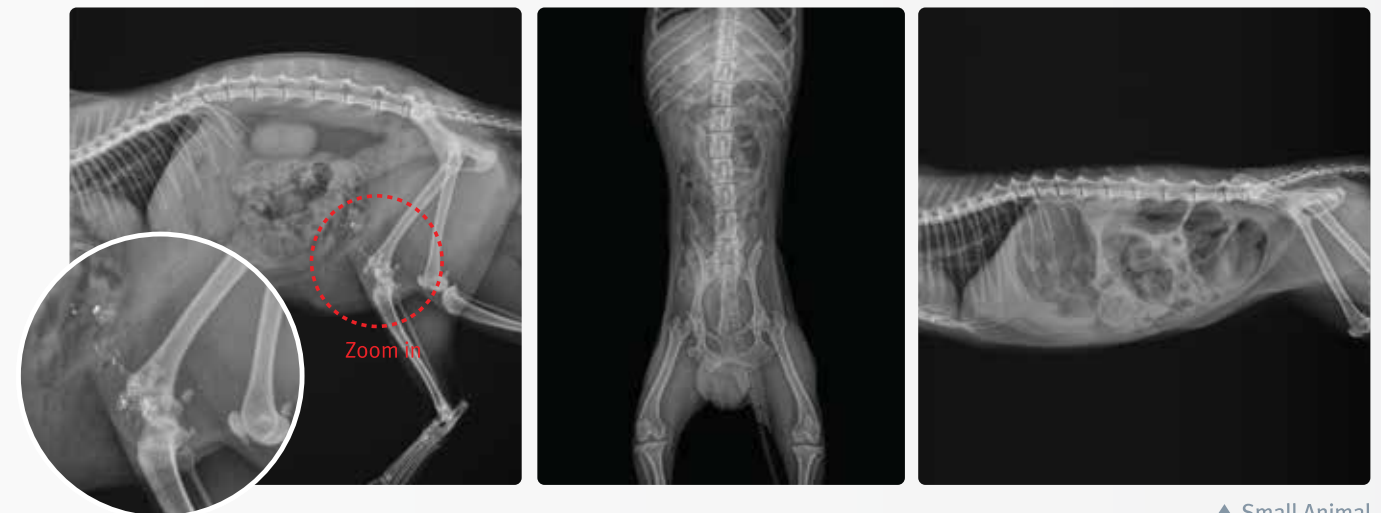

Optional Functions

- Generator Control

5. Edit Procedure (BodyPart)

An x-ray acquisition console software for image acquisition and processing through the operation of a flat panel detector and x-ray generator. Its data archives provide users with simple access to patient history, image searches, and case studies. With a number of useful tools available at the click of a button, images can be magnified and easily annotated as well. Specifically constructed to be user-friendly, VetView is the optimum choice when it comes to an efficient workflow at a high quality.

Measurement (VHS, Norberg Angle, Q-Angle, Clock Face, etc...)

VHS : Vertebral Heart Score

Clock Face

Image Processing

Perfect Image Acquisition (No Adjustment Required)
 Integration Software for Automatic Image Optimization Professional Image Processing for Diagnostic Use Easy Observation for Bones and Microstructures Noise Suppression

▲ Small Animal

▲ Small Animal

▲ Reptiles