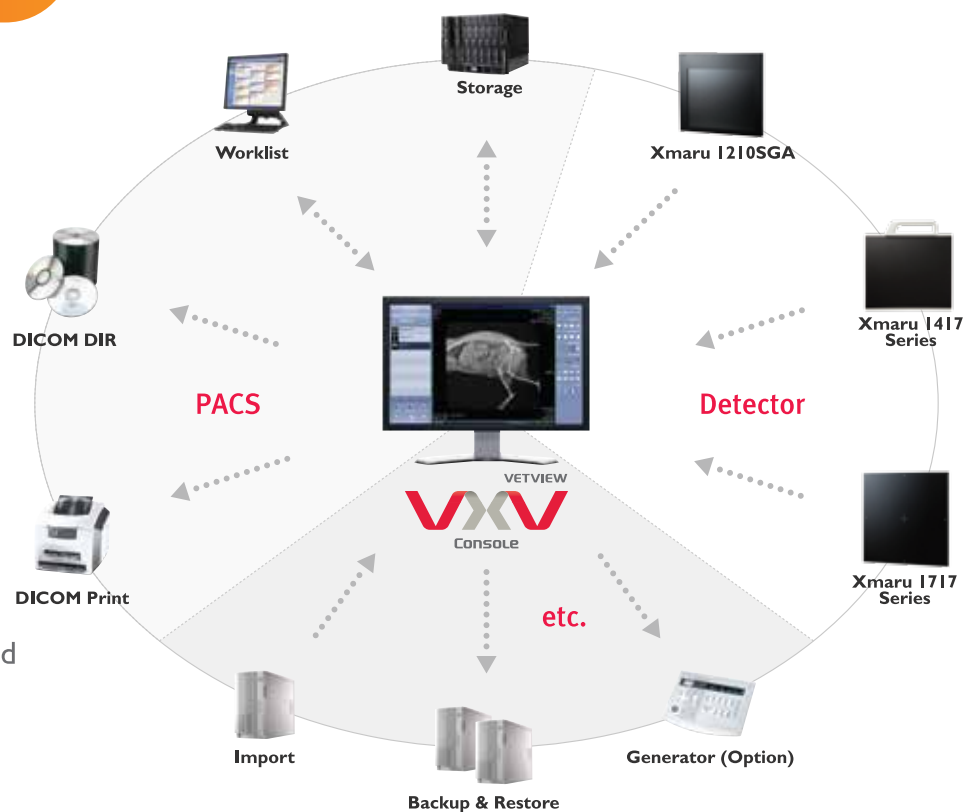

Advanced Workflow & Intuitive GUI

All-In-One Workstation Software

VetView Console is a complete image management software featuring easy data searching, fast image acquisition, and user friendly functions. These functions include image viewing, reprocessing, optimizing and archiving.

Intuitive GUI

Intuitive and Direct Graphic User Interface with x-ray Detector
Optimized Exposure Conditions and Image Review
Reducing Unnecessary Rework and Test

Main Features

Basic Functions

- DICOM File Management
- DICOM 3.0 compliant
- Transmit Images to PACS Server
- DICOM Printing
- DICOM Worklist
- CD Burning with CD Viewer
- Image Magnification
- Display the Studied Images Side-by-Side
- Measuring the Length and Angles of the Image
- Adding Annotation Text, Graphics and Electronic Markers to an Image
- Data Backup & Restore

Optional Functions

- Generator Control

5. Edit Procedure (BodyPart)

An x-ray acquisition console software for image acquisition and processing through the operation of a flat panel detector and x-ray generator. Its data archives provide users with simple access to patient history, image searches, and case studies. With a number of useful tools available at the click of a button, images can be magnified and easily annotated as well. Specifically constructed to be user-friendly, VetView is the optimum choice when it comes to an efficient workflow at a high quality.

Measurement (VHS, Norberg Angle, Q-Angle, Clock Face, etc...)

VHS : Vertebral Heart Score

Clock Face

Image Processing

Perfect Image Acquisition (No Adjustment Required)
 Integration Software for Automatic Image Optimization Professional Image Processing for Diagnostic Use Easy Observation for Bones and Microstructures Noise Suppression