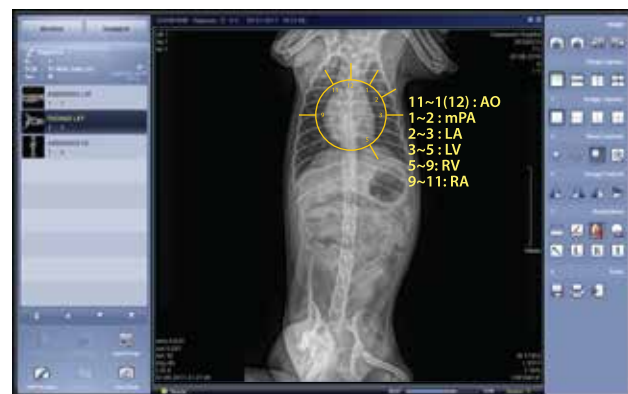

Advanced Workflow & Intuitive GUI

All-In-One Workstation Software

VetView Console is a complete image management software featuring easy data searching, fast image acquisition, and user friendly functions. These functions include image viewing, reprocessing, optimizing and archiving.

Intuitive GUI

Intuitive and Direct Graphic User Interface with x-ray Detector
Optimized Exposure Conditions and Image Review
Reducing Unnecessary Rework and Test

Main Features

Basic Functions

- DICOM File Management
- DICOM 3.0 compliant
- Transmit Images to PACS Server
- DICOM Printing
- DICOM Worklist
- CD Burning with CD Viewer
- Image Magnification
- Display the Studied Images Side-by-Side
- Measuring the Length and Angles of the Image
- Adding Annotation Text, Graphics and Electronic Markers to an Image
- Data Backup & Restore

Optional Functions

- Generator Control

5. Edit Procedure (BodyPart)

An x-ray acquisition console software for image acquisition and processing through the operation of a flat panel detector and x-ray generator. Its data archives provide users with simple access to patient history, image searches, and case studies. With a number of useful tools available at the click of a button, images can be magnified and easily annotated as well. Specifically constructed to be user-friendly, VetView is the optimum choice when it comes to an efficient workflow at a high quality.

Measurement (VHS, Norberg Angle, Q-Angle, Clock Face, etc...)

VHS : Vertebral Heart Score

Clock Face

Image Processing

Perfect Image Acquisition (No Adjustment Required)
 Integration Software for Automatic Image Optimization Professional Image Processing for Diagnostic Use Easy Observation for Bones and Microstructures Noise Suppression