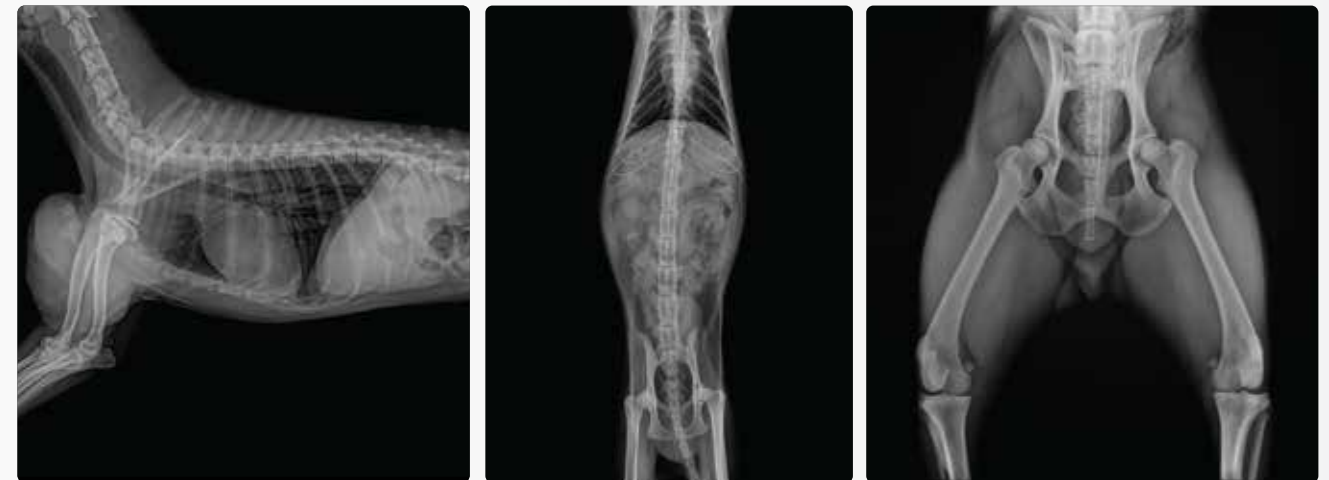

Optional Functions

- Generator Control

5. Edit Procedure (BodyPart)

An x-ray acquisition console software for image acquisition and processing through the operation of a flat panel detector and x-ray generator. Its data archives provide users with simple access to patient history, image searches, and case studies. With a number of useful tools available at the click of a button, images can be magnified and easily annotated as well. Specifically constructed to be user-friendly, VetView is the optimum choice when it comes to an efficient workflow at a high quality.

Measurement (VHS, Norberg Angle, Q-Angle, Clock Face, etc...)

VHS : Vertebral Heart Score

Clock Face

Image Processing

Perfect Image Acquisition (No Adjustment Required)
 Integration Software for Automatic Image Optimization Professional Image Processing for Diagnostic Use Easy Observation for Bones and Microstructures Noise Suppression

▲ Small Animal

▲ Small Animal

▲ Reptiles